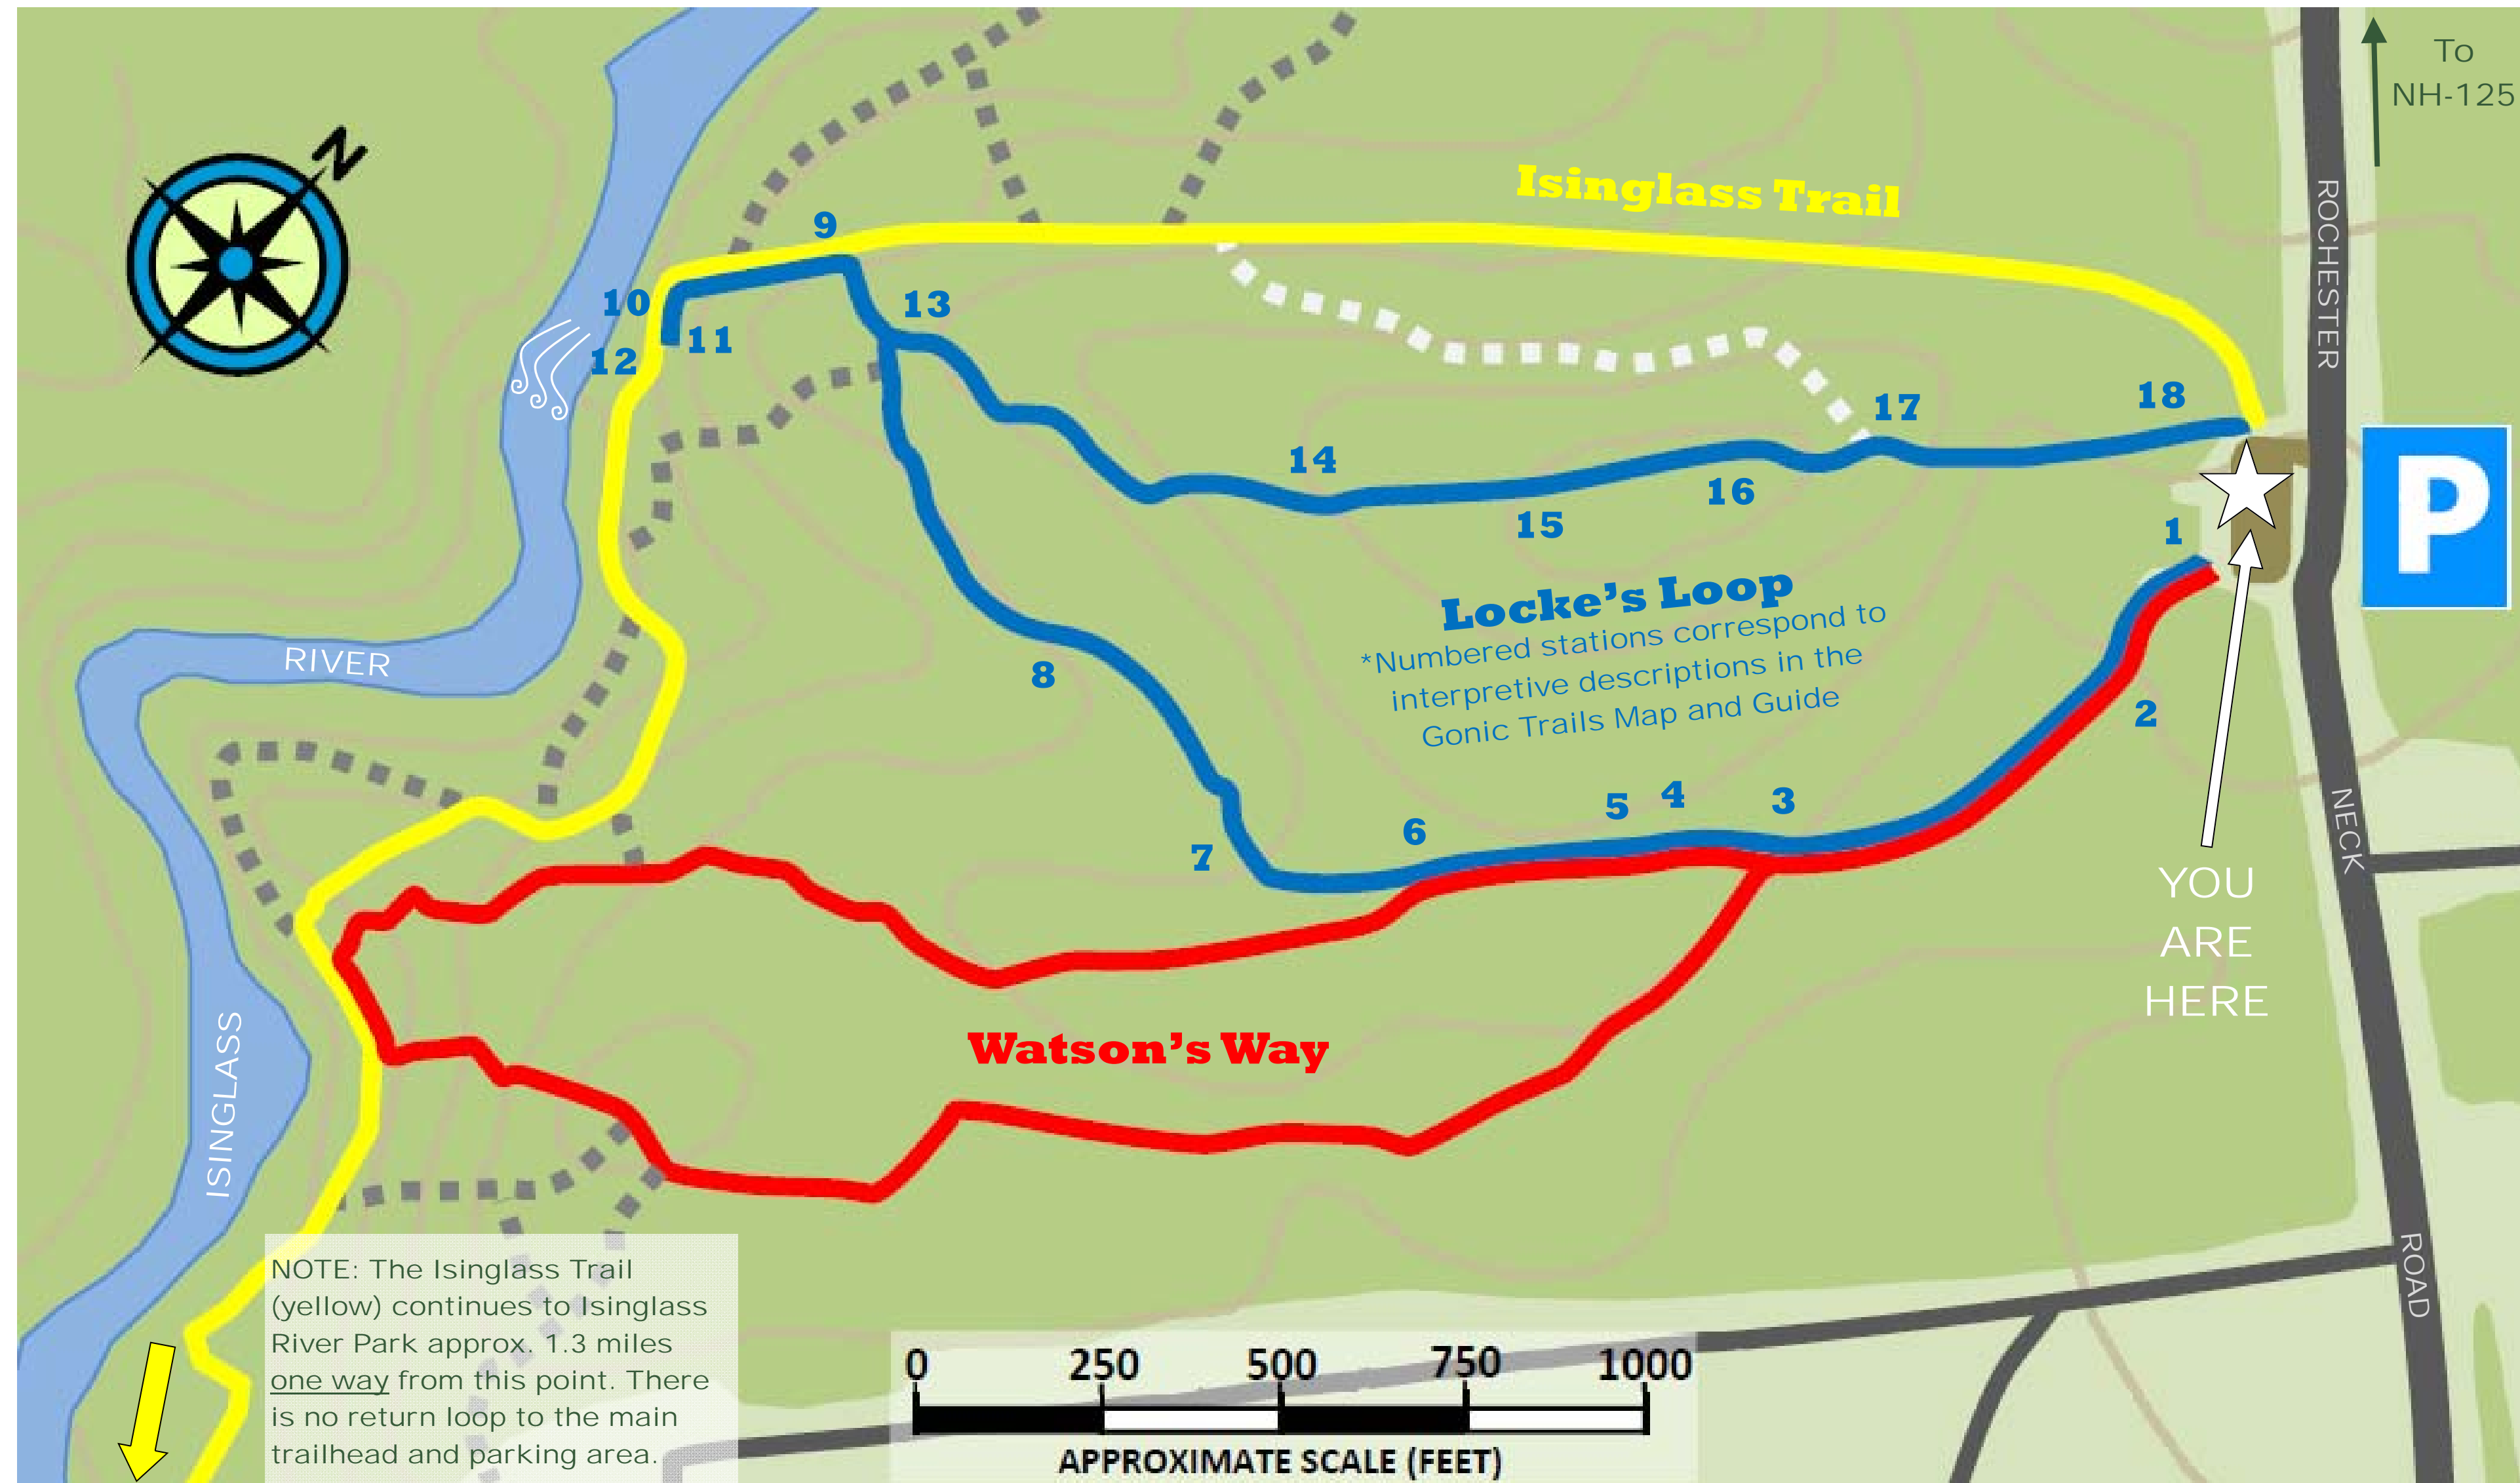

THE GONIC TRAILS

Provided By

**Turnkey
Recycling and
Environmental
Enterprise**

**Public is Welcome
Year-Round
From Dawn to
Dusk**

**Hiking • Biking
Fishing
Snowshoeing
Cross-Country Skiing**

**The following activities are
PROHIBITED:**

**Alcoholic Beverages
Littering • Camping
Motorized Vehicles
Fires • Cutting Vegetation
Creating New Trails**

**Use area at your own risk.
Not all trails are marked.**