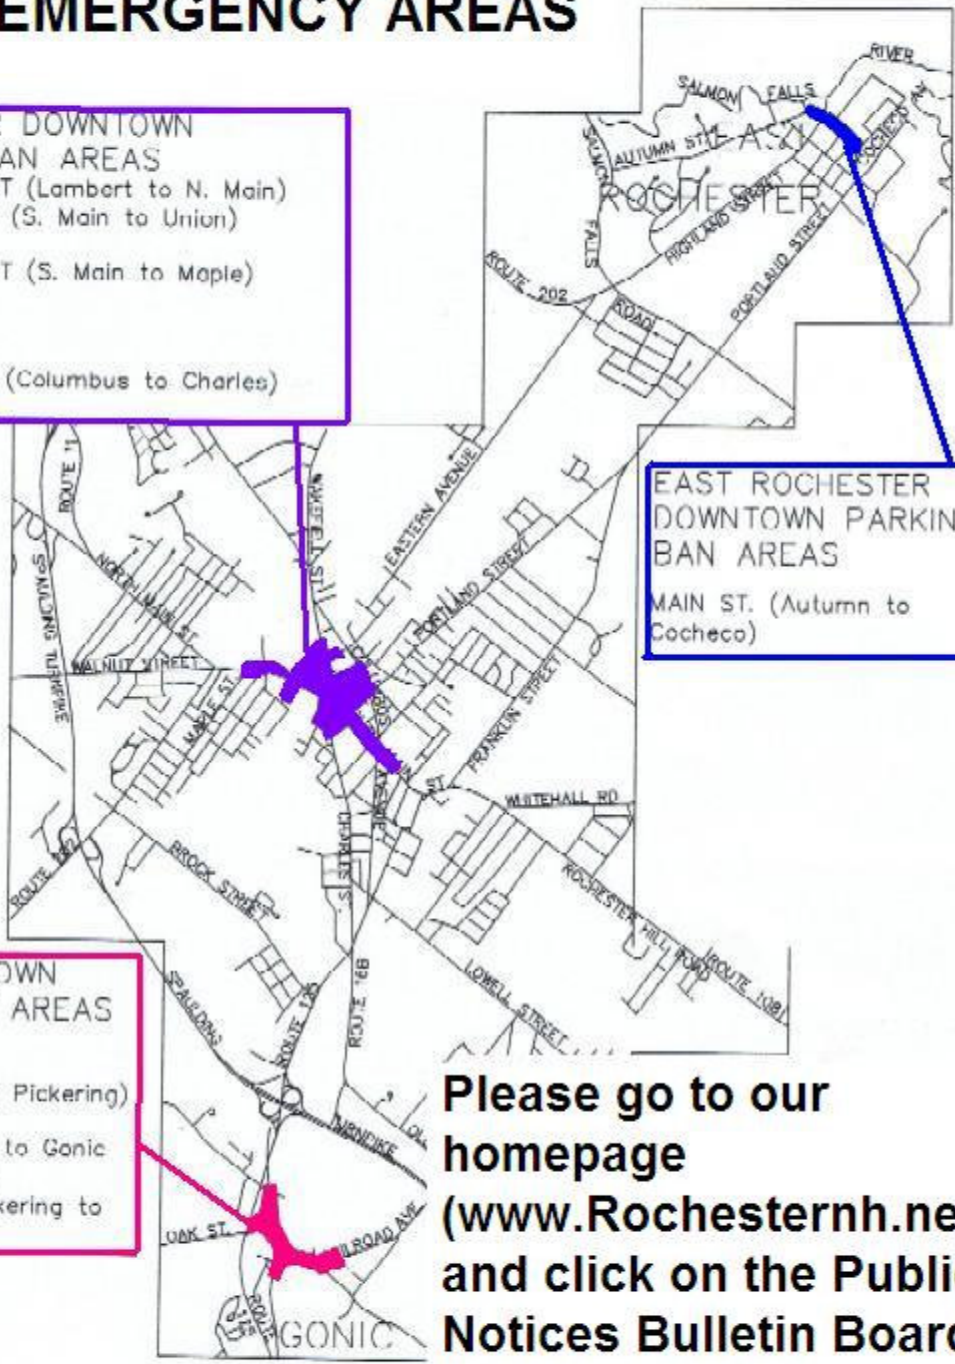

DOWNTOWN SNOW EMERGENCY AREAS

**ROCHESTER DOWNTOWN
PARKING BAN AREAS**
SOUTH MAIN ST (Lambert to N. Main)
WAKEFIELD ST. (S. Main to Union)
UNION ST.
NORTH MAIN ST (S. Main to Maple)
BRIDGE ST.
HANSON ST.
CENTRAL AV.
PORTLAND ST. (Columbus to Charles)
LIBERTY ST.

**EAST ROCHESTER
DOWNTOWN PARKING
BAN AREAS**
MAIN ST. (Autumn to
Cochecho)

**GONIC DOWNTOWN
PARKING BAN AREAS**
MAIN ST. (Colby to Pickering)
COLBY ST.
CHURCH ST. (Main to Gonic
Mill Rear Entrance)
RAILROAD AV. (Pickering to
Gonic School)